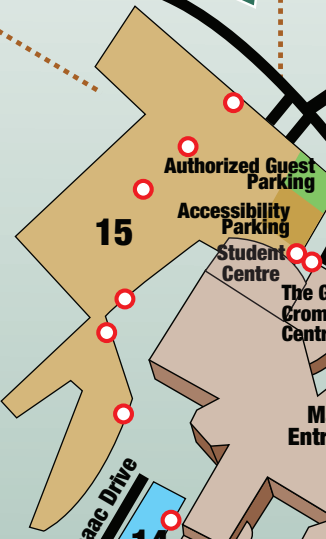

Powerline Training Field

1

Walter Curlook Drive

Beach Volleyball Courts

2

Buildings

Roads

Gold Parking Lots

Burgundy Parking Lots

Short-term Parking

Authorized Guest Parking

Walkways

Pay and Display

15

Authorized Guest Parking

Accessibility Parking

Student Centre

The Glenn Crombie Centre

Main Entrance

3

4

5

BARRYDOWNE ROAD

John C. MacIsaac Drive

14

13

Industrial Training Centre

eDome

The Enterprise Centre

10

Residences

8