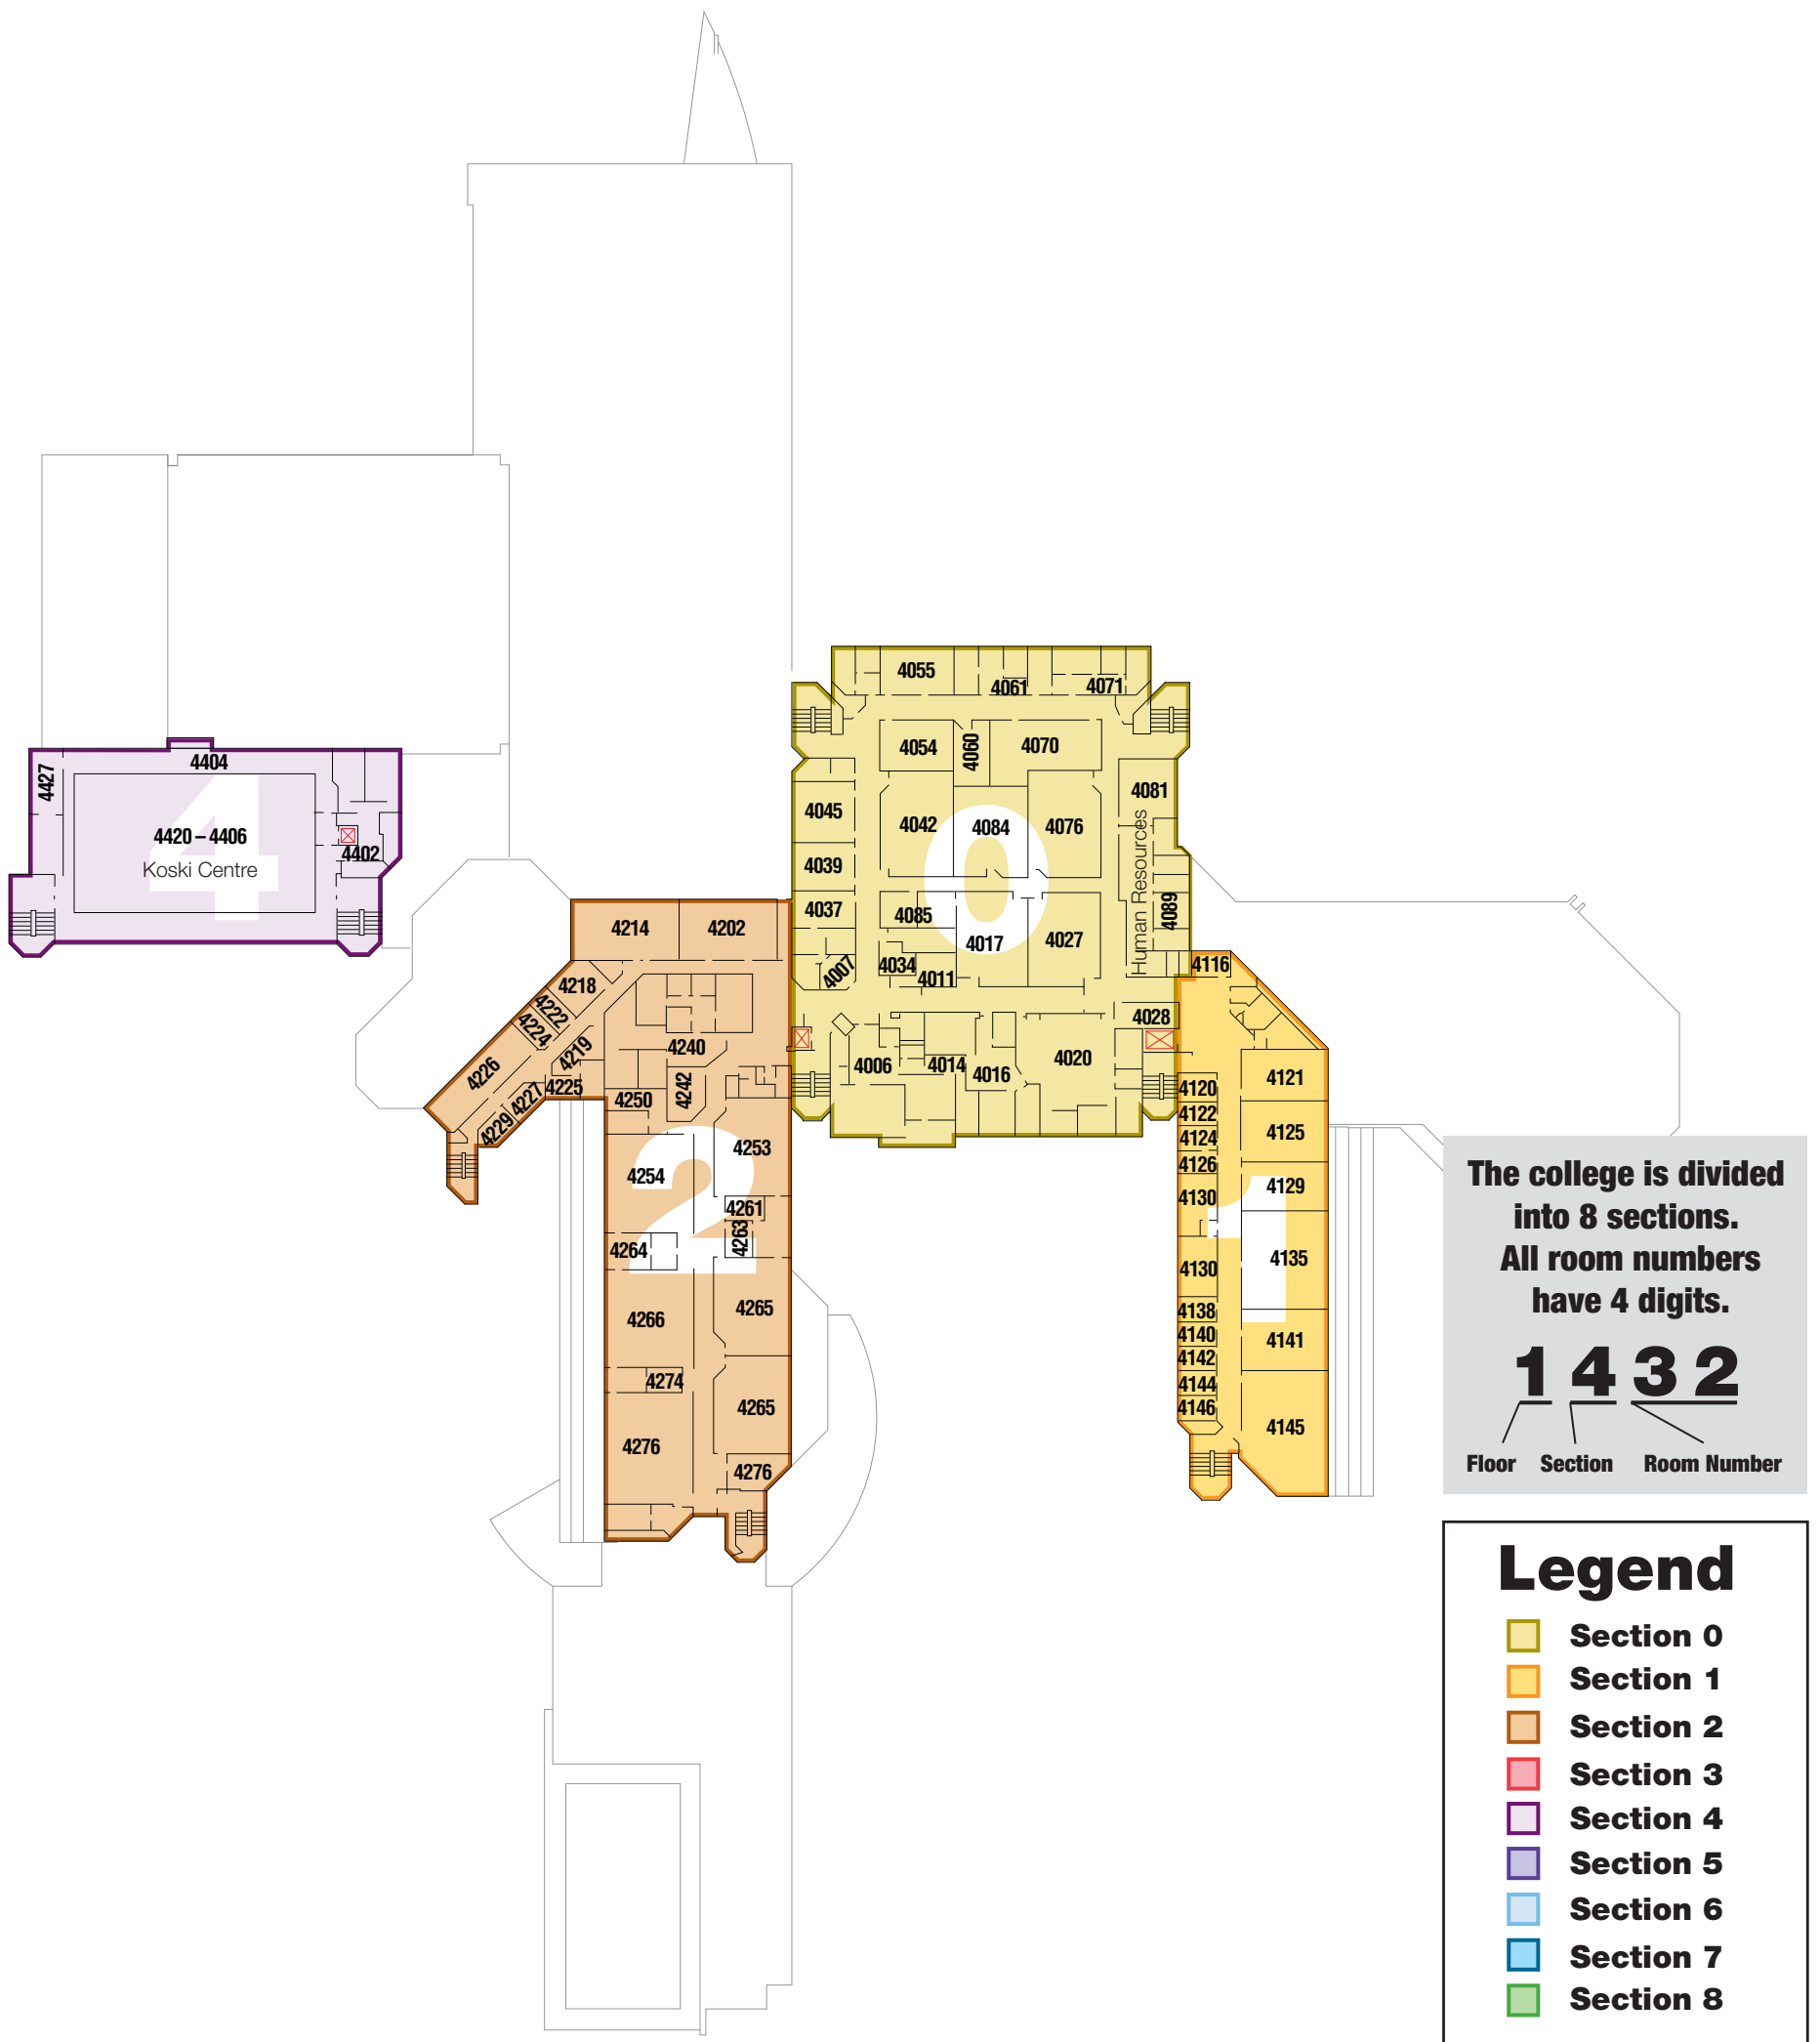

# Fourth Floor

The college is divided into 8 sections. All room numbers have 4 digits.

**1 4 3 2**

Floor Section Room Number

### Legend

- Section 0
- Section 1
- Section 2
- Section 3
- Section 4
- Section 5
- Section 6
- Section 7
- Section 8