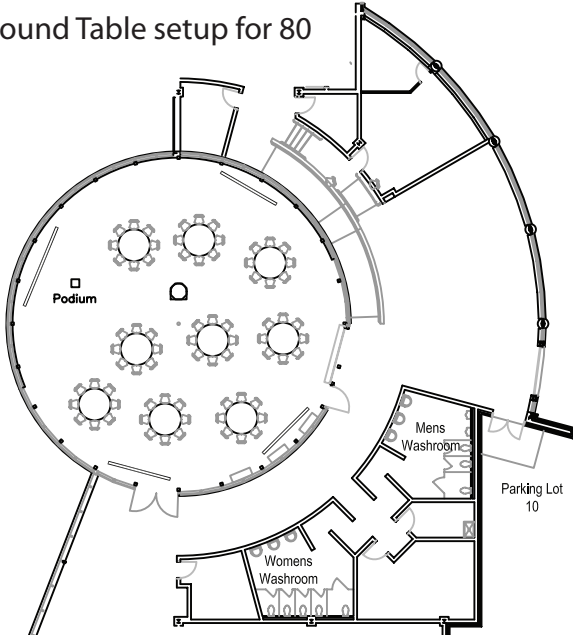

eDome - Flexible Floor Plan Configurations

Meeting setup for 36

Round Table setup for 80

Theater setup for 150