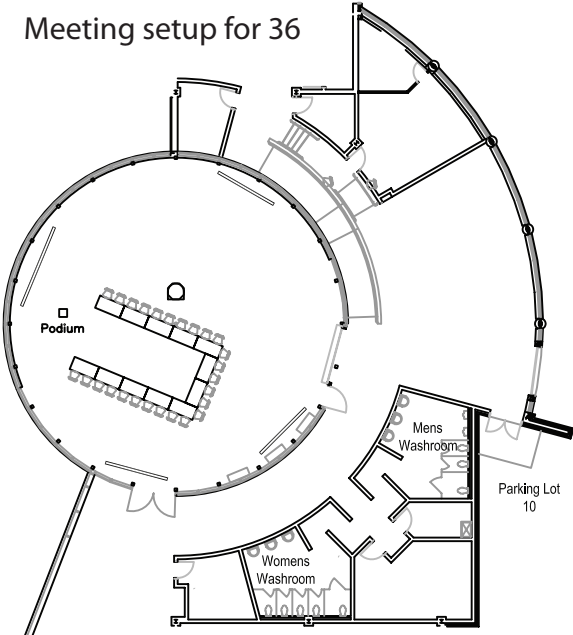

eDome - Flexible Floor Plan Configurations

Meeting setup for 36

Round Table setup for 80

Theater setup for 150